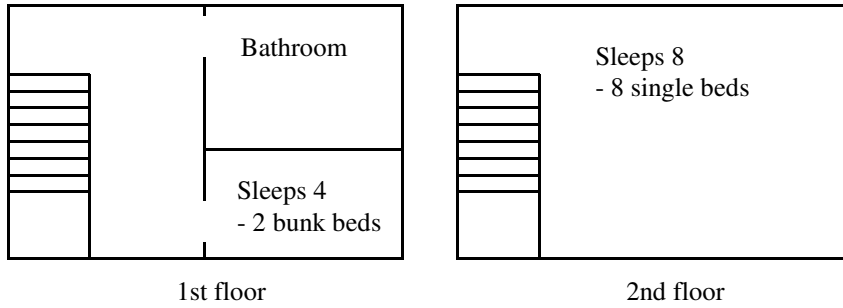

*LODGING  
ACCOMMODATIONS*

**Summer House**

(sleeps 12)

2nd floor

**Tack Bunk Rooms**

(sleeps 12 - 14)  
(outside stairs to 2 bathrooms)

1st floor

**Stable**

(sleeps 10-12)