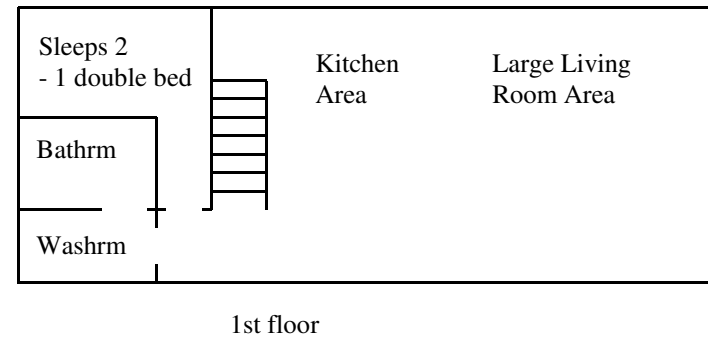

*LODGING  
ACCOMMODATIONS*

**Summer House**

(sleeps 12)

2nd floor

**Tack Bunk Rooms**

(sleeps 12 - 14)  
(outside stairs to 2 bathrooms)

1st floor

**Stable**

(sleeps 10-12)