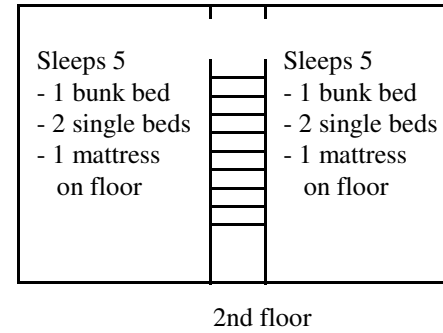

*LODGING  
ACCOMMODATIONS*

**Summer House**

(sleeps 12)

2nd floor

**Tack Bunk Rooms**

(sleeps 12 - 14)  
(outside stairs to 2 bathrooms)

1st floor

**Stable**

(sleeps 10-12)